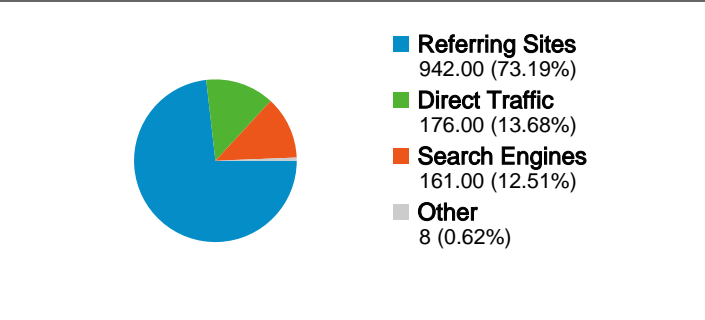

Traffic Sources Overview

Content Overview

Pages	Pageviews	% Pageviews
/	1,201	45.96%
/advertise/options	101	3.87%
/discounts	79	3.02%
/cookbook	76	2.91%
/2010/about.html	57	2.18%