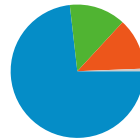

Browser	Visits	% visits	Connection Speed	Visits	% visits
Internet Explorer	468	36.36%	DSL	463	35.98%
Firefox	446	34.65%	Cable	425	33.02%
Safari	177	13.75%	Unknown	352	27.35%
Chrome	130	10.10%	T1	33	2.56%
Mozilla Compatible Agent	59	4.58%	Dialup	13	1.01%

All traffic sources sent a total of 1,287 visits

13.68% Direct Traffic

73.19% Referring Sites

12.51% Search Engines

- **Referring Sites**
942.00 (73.19%)
- **Direct Traffic**
176.00 (13.68%)
- **Search Engines**
161.00 (12.51%)
- **Other**
8 (0.62%)