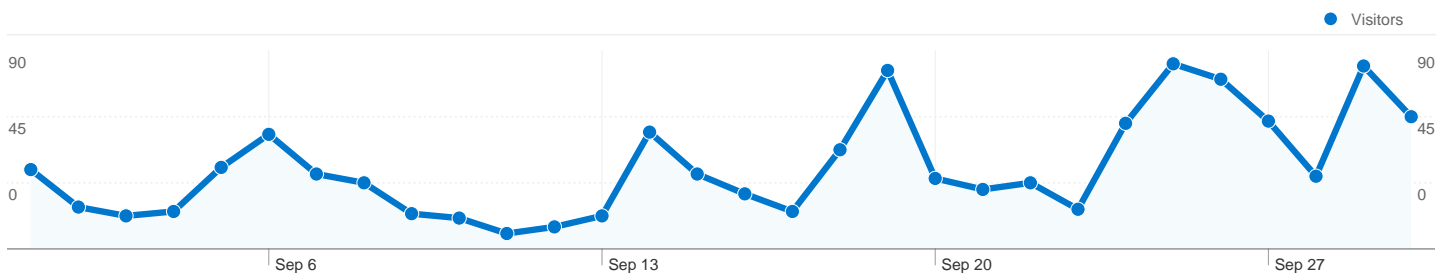

Site Usage

1,287 Visits

63.56% Bounce Rate

2,613 Pageviews

00:03:11 Avg. Time on Site

2.03 Pages/Visit

51.98% % New Visits

Visitors Overview

Map Overlay

Traffic Sources Overview

Content Overview

Pages	Pageviews	% Pageviews
/	1,201	45.96%
/advertise/options	101	3.87%
/discounts	79	3.02%
/cookbook	76	2.91%
/2010/about.html	57	2.18%

868 people visited this site

1,287 Visits

868 Absolute Unique Visitors

2,613 Pageviews

2.03 Average Pageviews

00:03:11 Time on Site

63.56% Bounce Rate

51.98% New Visits

Technical Profile

Keywords	Visits	% visits
support a wahp	20	12.42%
wahp	10	6.21%
little lush clothing	7	4.35%
support wahp	3	1.86%
work from home	3	1.86%

1,287 visits came from 31 countries/territories

Site Usage

Country/Territory	Visits	Pages/Visit	Avg. Time on Site	% New Visits	Bounce Rate
Visits 1,287 % of Site Total: 100.00%	Pages/Visit 2.03 Site Avg: 2.03 (0.00%)	Avg. Time on Site 00:03:11 Site Avg: 00:03:11 (0.00%)	% New Visits 51.90% Site Avg: 51.98% (-0.15%)	Bounce Rate 63.56% Site Avg: 63.56% (0.00%)	
Australia	1,106	2.14	00:03:36	47.20%	61.39%
United States	46	1.46	00:01:01	84.78%	69.57%
United Kingdom	35	1.06	00:00:05	97.14%	94.29%
Canada	23	1.61	00:01:25	52.17%	56.52%
New Zealand	19	1.47	00:00:21	52.63%	73.68%
India	11	1.45	00:00:40	90.91%	72.73%
Philippines	8	1.12	00:00:02	87.50%	87.50%
Nigeria	4	0.75	00:00:00	75.00%	75.00%
Hungary	4	1.25	00:00:08	75.00%	75.00%