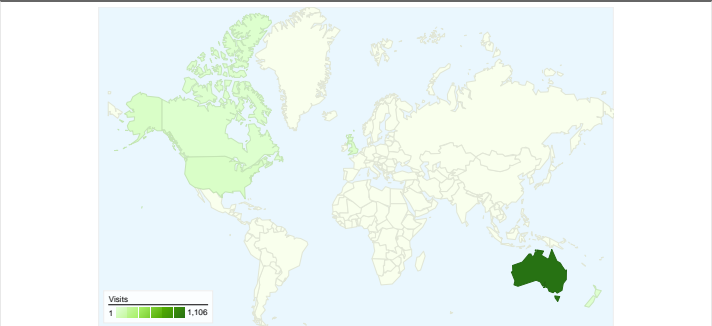

Map Overlay