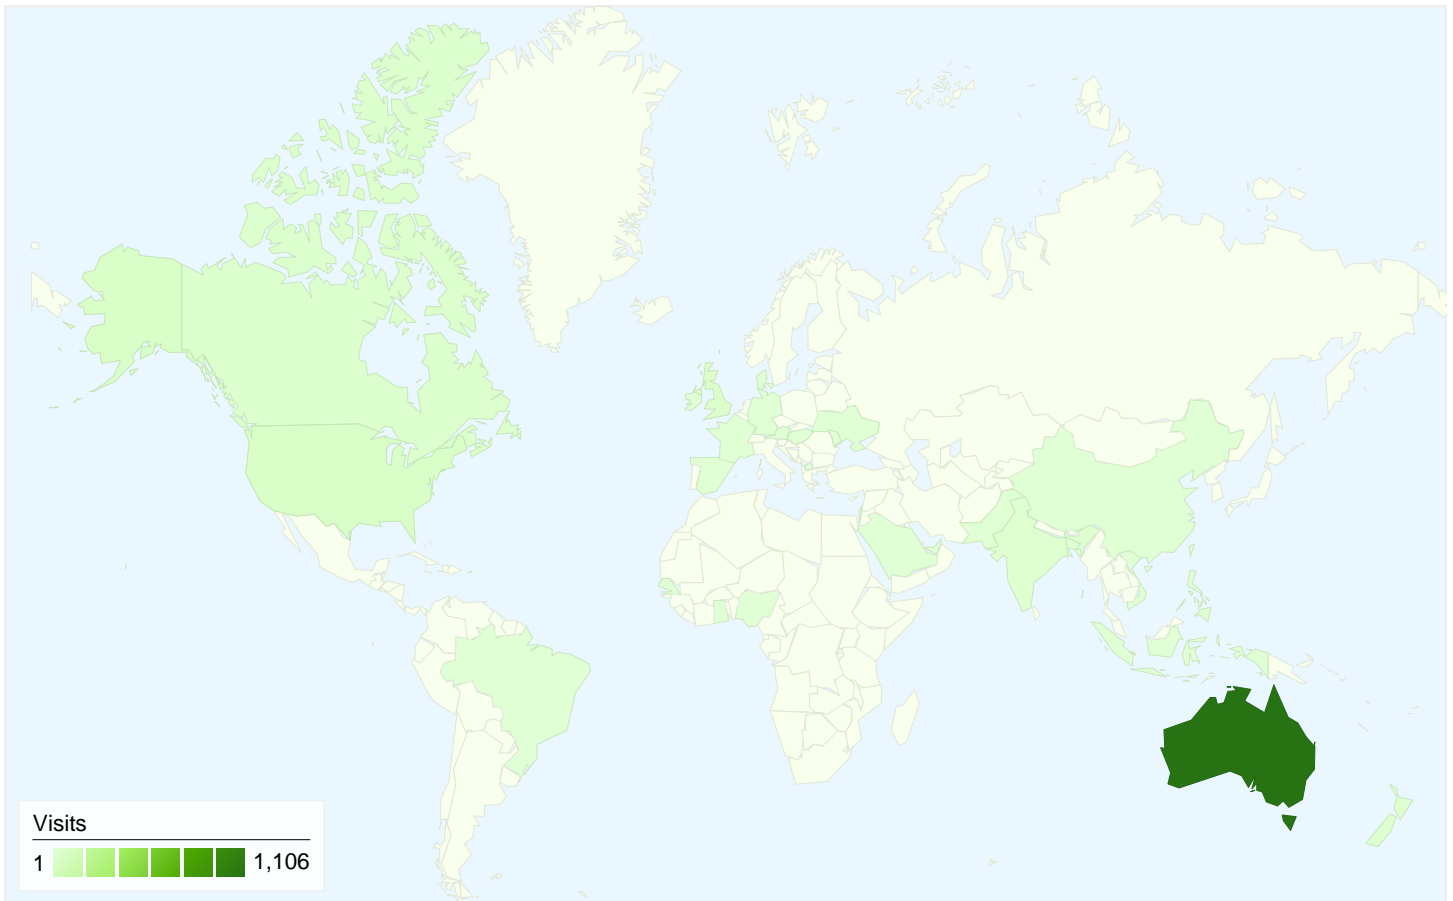

All traffic sources sent a total of 1,287 visits

13.68% Direct Traffic

73.19% Referring Sites

12.51% Search Engines

- **Referring Sites**
942.00 (73.19%)
- **Direct Traffic**
176.00 (13.68%)
- **Search Engines**
161.00 (12.51%)
- **Other**
8 (0.62%)

Top Traffic Sources

Sources	Visits	% visits
facebook.com (referral)	795	61.77%
(direct) ((none))	176	13.68%
google (organic)	153	11.89%
ozhandmade.com (referral)	10	0.78%
jogirlsjourney.blogspot.com	7	0.54%

Keywords	Visits	% visits
support a wahp	20	12.42%
wahp	10	6.21%
little lush clothing	7	4.35%
support wahp	3	1.86%
work from home	3	1.86%

1,287 visits came from 31 countries/territories

Site Usage

Country/Territory	Visits	Pages/Visit	Avg. Time on Site	% New Visits	Bounce Rate
Visits 1,287 % of Site Total: 100.00%	Pages/Visit 2.03 Site Avg: 2.03 (0.00%)	Avg. Time on Site 00:03:11 Site Avg: 00:03:11 (0.00%)	% New Visits 51.90% Site Avg: 51.98% (-0.15%)	Bounce Rate 63.56% Site Avg: 63.56% (0.00%)	
Australia	1,106	2.14	00:03:36	47.20%	61.39%
United States	46	1.46	00:01:01	84.78%	69.57%
United Kingdom	35	1.06	00:00:05	97.14%	94.29%
Canada	23	1.61	00:01:25	52.17%	56.52%
New Zealand	19	1.47	00:00:21	52.63%	73.68%
India	11	1.45	00:00:40	90.91%	72.73%
Philippines	8	1.12	00:00:02	87.50%	87.50%
Nigeria	4	0.75	00:00:00	75.00%	75.00%
Hungary	4	1.25	00:00:08	75.00%	75.00%