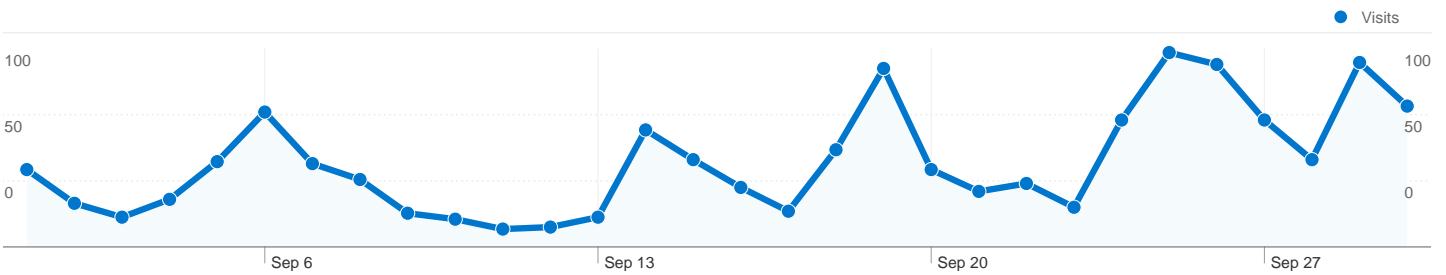

All traffic sources sent a total of 1,287 visits

13.68% Direct Traffic

73.19% Referring Sites

12.51% Search Engines

- **Referring Sites**
  942.00 (73.19%)
- **Direct Traffic**
  176.00 (13.68%)
- **Search Engines**
  161.00 (12.51%)
- **Other**
  8 (0.62%)

Top Traffic Sources

Sources	Visits	% visits
facebook.com (referral)	795	61.77%
(direct) ((none))	176	13.68%
google (organic)	153	11.89%
ozhandmade.com (referral)	10	0.78%
jogirlsjourney.blogspot.com	7	0.54%

Keywords	Visits	% visits
support a wahp	20	12.42%
wahp	10	6.21%
little lush clothing	7	4.35%
support wahp	3	1.86%
work from home	3	1.86%