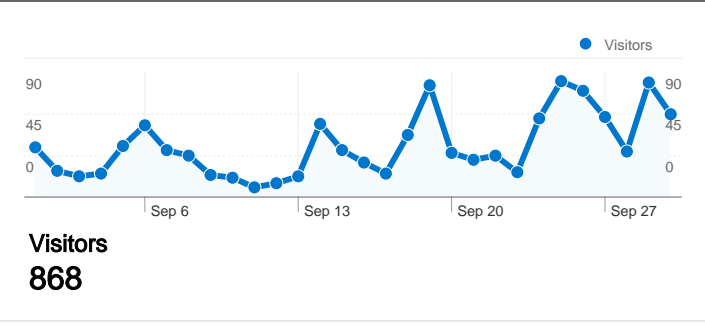

Site Usage

1,287 Visits

63.56% Bounce Rate

2,613 Pageviews

00:03:11 Avg. Time on Site

2.03 Pages/Visit

51.98% % New Visits

Visitors Overview

1,287 Visits

868 Absolute Unique Visitors

2,613 Pageviews

2.03 Average Pageviews

00:03:11 Time on Site

63.56% Bounce Rate

51.98% New Visits

Technical Profile

All traffic sources sent a total of 1,287 visits

13.68% Direct Traffic

73.19% Referring Sites

12.51% Search Engines

- **Referring Sites**
942.00 (73.19%)
- **Direct Traffic**
176.00 (13.68%)
- **Search Engines**
161.00 (12.51%)
- **Other**
8 (0.62%)

Keywords	Visits	% visits
support a wahp	20	12.42%
wahp	10	6.21%
little lush clothing	7	4.35%
support wahp	3	1.86%
work from home	3	1.86%

1,287 visits came from 31 countries/territories

Site Usage

Country/Territory	Visits	Pages/Visit	Avg. Time on Site	% New Visits	Bounce Rate
Visits 1,287 % of Site Total: 100.00%	Pages/Visit 2.03 Site Avg: 2.03 (0.00%)	Avg. Time on Site 00:03:11 Site Avg: 00:03:11 (0.00%)	% New Visits 51.90% Site Avg: 51.98% (-0.15%)	Bounce Rate 63.56% Site Avg: 63.56% (0.00%)	
Australia	1,106	2.14	00:03:36	47.20%	61.39%
United States	46	1.46	00:01:01	84.78%	69.57%
United Kingdom	35	1.06	00:00:05	97.14%	94.29%
Canada	23	1.61	00:01:25	52.17%	56.52%
New Zealand	19	1.47	00:00:21	52.63%	73.68%
India	11	1.45	00:00:40	90.91%	72.73%
Philippines	8	1.12	00:00:02	87.50%	87.50%
Nigeria	4	0.75	00:00:00	75.00%	75.00%
Hungary	4	1.25	00:00:08	75.00%	75.00%