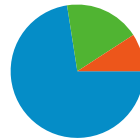

1,968 people visited this site

3,189 Visits

1,968 Absolute Unique Visitors

6,412 Pageviews

2.01 Average Pageviews

00:03:38 Time on Site

62.72% Bounce Rate

54.75% New Visits

All traffic sources sent a total of 3,189 visits

-  18.31% Direct Traffic
-  72.53% Referring Sites
-  9.16% Search Engines

- Referring Sites
2,313.00 (72.53%)
- Direct Traffic
584.00 (18.31%)
- Search Engines
292.00 (9.16%)