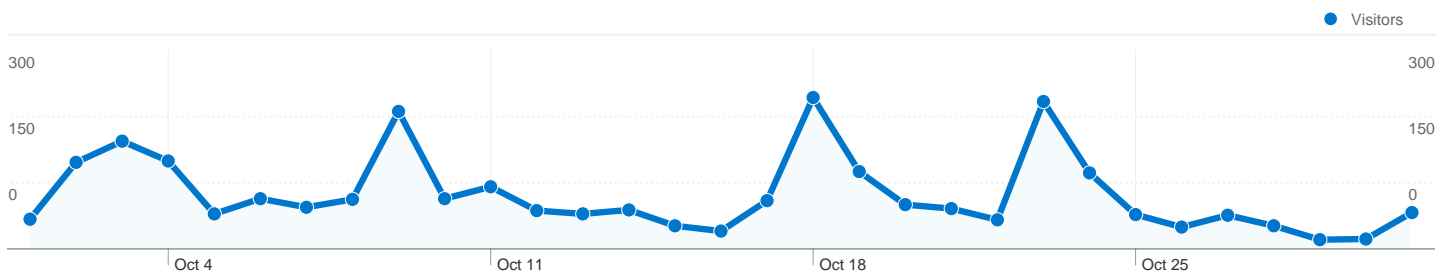

Site Usage

3,189 Visits

62.72% Bounce Rate

6,412 Pageviews

00:03:38 Avg. Time on Site

2.01 Pages/Visit

54.75% % New Visits

Visitors Overview

Visitors
1,968

Map Overlay

Traffic Sources Overview

- **Referring Sites**
2,313.00 (72.53%)
- **Direct Traffic**
584.00 (18.31%)
- **Search Engines**
292.00 (9.16%)

Content Overview

Pages	Pageviews	% Pageviews
/	3,810	59.42%
/inthespotlight/competition	347	5.41%
/resources	130	2.03%
/2010/free-mini-spotlight-	116	1.81%
/advertise/options	101	1.58%

1,968 people visited this site

3,189 Visits

1,968 Absolute Unique Visitors

6,412 Pageviews

2.01 Average Pageviews

00:03:38 Time on Site

62.72% Bounce Rate

54.75% New Visits

Site Usage						
Visits	Pages/Visit	Avg. Time on Site	% New Visits	Bounce Rate		
3,189 % of Site Total: 100.00%	2.01 Site Avg: 2.01 (0.00%)	00:03:38 Site Avg: 00:03:38 (0.00%)	54.81% Site Avg: 54.75% (0.11%)	62.72% Site Avg: 62.72% (0.00%)		
Country/Territory	Visits	Pages/Visit	Avg. Time on Site	% New Visits	Bounce Rate	
Australia	2,797	2.07	00:03:58	50.70%	61.14%	
United States	175	1.73	00:01:32	74.86%	69.14%	
United Kingdom	75	1.41	00:00:57	100.00%	82.67%	
New Zealand	36	1.94	00:01:38	66.67%	58.33%	
Germany	16	1.19	00:00:30	81.25%	87.50%	
Canada	16	1.62	00:01:16	100.00%	75.00%	
India	8	1.12	00:00:20	87.50%	87.50%	
Netherlands	7	1.00	00:00:00	100.00%	100.00%	
France	7	1.00	00:00:00	100.00%	100.00%	