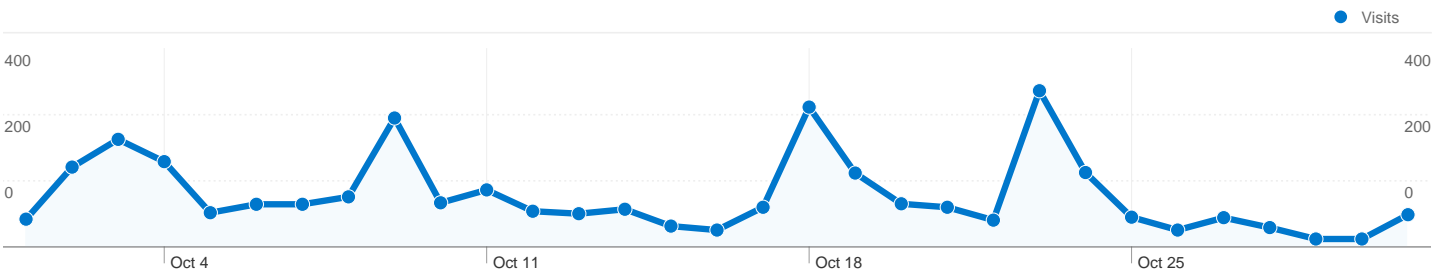

Site Usage

3,189 Visits

62.72% Bounce Rate

6,412 Pageviews

00:03:38 Avg. Time on Site

2.01 Pages/Visit

54.75% % New Visits

Visitors Overview

1,968 people visited this site

3,189 Visits

1,968 Absolute Unique Visitors

6,412 Pageviews

2.01 Average Pageviews

00:03:38 Time on Site

62.72% Bounce Rate

54.75% New Visits

All traffic sources sent a total of 3,189 visits

-  18.31% Direct Traffic
-  72.53% Referring Sites
-  9.16% Search Engines

- Referring Sites
2,313.00 (72.53%)
- Direct Traffic
584.00 (18.31%)
- Search Engines
292.00 (9.16%)

Site Usage						
Visits	Pages/Visit	Avg. Time on Site	% New Visits	Bounce Rate		
3,189 % of Site Total: 100.00%	2.01 Site Avg: 2.01 (0.00%)	00:03:38 Site Avg: 00:03:38 (0.00%)	54.81% Site Avg: 54.75% (0.11%)	62.72% Site Avg: 62.72% (0.00%)		
Country/Territory	Visits	Pages/Visit	Avg. Time on Site	% New Visits	Bounce Rate	
Australia	2,797	2.07	00:03:58	50.70%	61.14%	
United States	175	1.73	00:01:32	74.86%	69.14%	
United Kingdom	75	1.41	00:00:57	100.00%	82.67%	
New Zealand	36	1.94	00:01:38	66.67%	58.33%	
Germany	16	1.19	00:00:30	81.25%	87.50%	
Canada	16	1.62	00:01:16	100.00%	75.00%	
India	8	1.12	00:00:20	87.50%	87.50%	
Netherlands	7	1.00	00:00:00	100.00%	100.00%	
France	7	1.00	00:00:00	100.00%	100.00%	