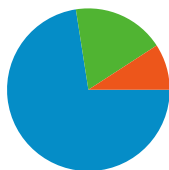

Traffic Sources Overview

- **Referring Sites**
  2,313.00 (72.53%)
- **Direct Traffic**
  584.00 (18.31%)
- **Search Engines**
  292.00 (9.16%)

Content Overview

Pages	Pageviews	% Pageviews
/	3,810	59.42%
/inthespotlight/competition	347	5.41%
/resources	130	2.03%
/2010/free-mini-spotlight-	116	1.81%
/advertise/options	101	1.58%