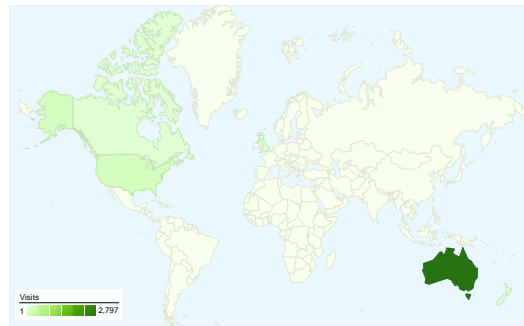

Site Usage

3,189 Visits

62.72% Bounce Rate

6,412 Pageviews

00:03:38 Avg. Time on Site

2.01 Pages/Visit

54.75% % New Visits

Visitors Overview

Visitors
1,968

Map Overlay

Traffic Sources Overview

- **Referring Sites**
2,313.00 (72.53%)
- **Direct Traffic**
584.00 (18.31%)
- **Search Engines**
292.00 (9.16%)

Content Overview

Pages	Pageviews	% Pageviews
/	3,810	59.42%
/inthespotlight/competition	347	5.41%
/resources	130	2.03%
/2010/free-mini-spotlight-	116	1.81%
/advertise/options	101	1.58%

1,968 people visited this site

3,189 Visits

1,968 Absolute Unique Visitors

6,412 Pageviews

2.01 Average Pageviews

00:03:38 Time on Site

62.72% Bounce Rate

54.75% New Visits

All traffic sources sent a total of 3,189 visits

-  18.31% Direct Traffic
-  72.53% Referring Sites
-  9.16% Search Engines

- Referring Sites
2,313.00 (72.53%)
- Direct Traffic
584.00 (18.31%)
- Search Engines
292.00 (9.16%)