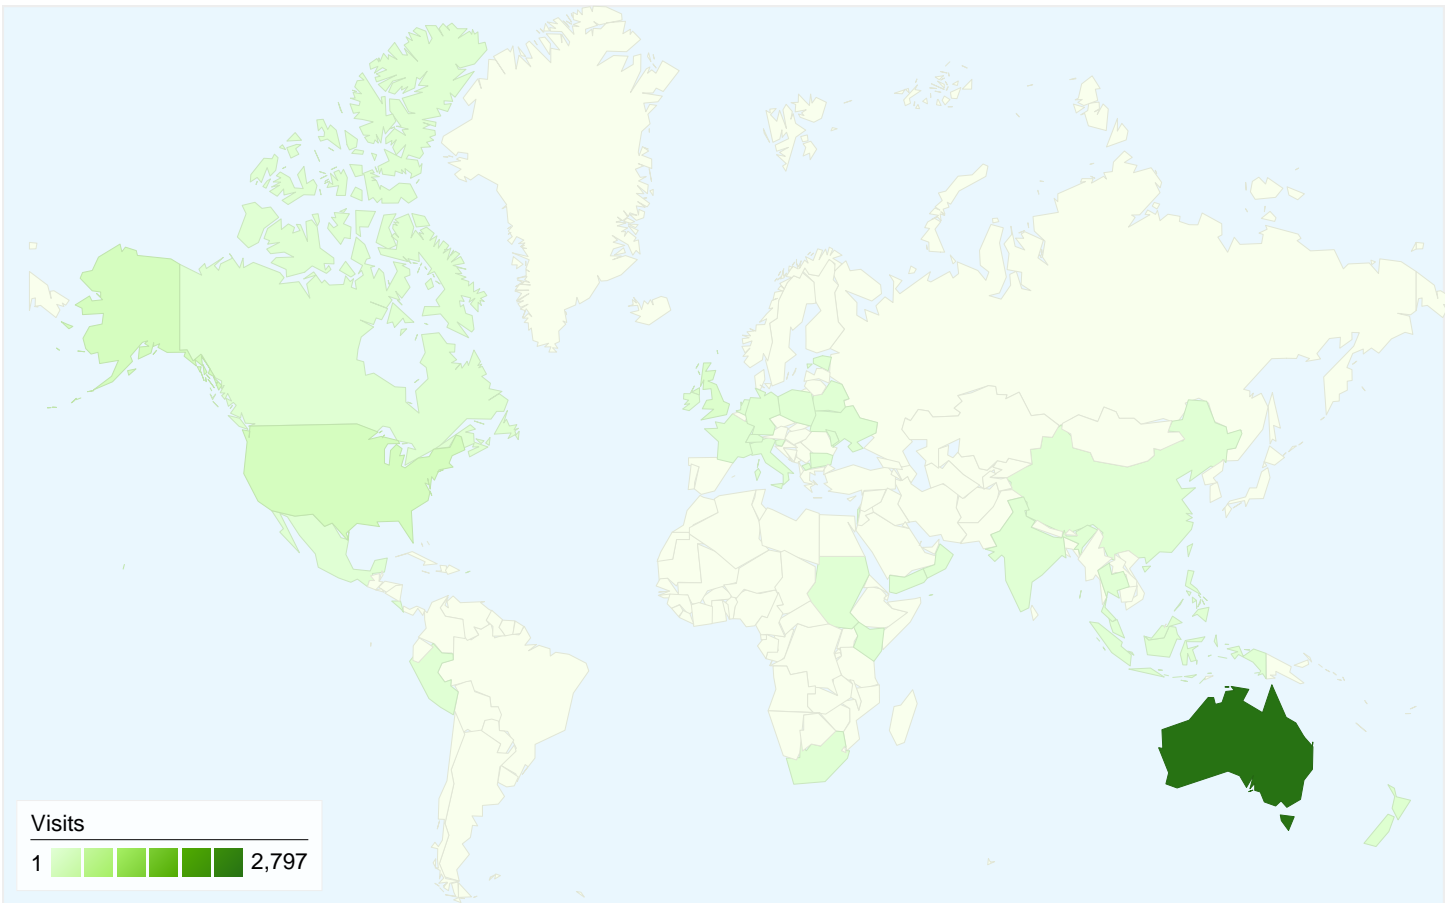

3,189 visits came from 40 countries/territories

Site Usage						
Visits	Pages/Visit	Avg. Time on Site	% New Visits	Bounce Rate		
3,189 % of Site Total: 100.00%	2.01 Site Avg: 2.01 (0.00%)	00:03:38 Site Avg: 00:03:38 (0.00%)	54.81% Site Avg: 54.75% (0.11%)	62.72% Site Avg: 62.72% (0.00%)		
Country/Territory	Visits	Pages/Visit	Avg. Time on Site	% New Visits	Bounce Rate	
Australia	2,797	2.07	00:03:58	50.70%	61.14%	
United States	175	1.73	00:01:32	74.86%	69.14%	
United Kingdom	75	1.41	00:00:57	100.00%	82.67%	
New Zealand	36	1.94	00:01:38	66.67%	58.33%	
Germany	16	1.19	00:00:30	81.25%	87.50%	
Canada	16	1.62	00:01:16	100.00%	75.00%	
India	8	1.12	00:00:20	87.50%	87.50%	
Netherlands	7	1.00	00:00:00	100.00%	100.00%	
France	7	1.00	00:00:00	100.00%	100.00%