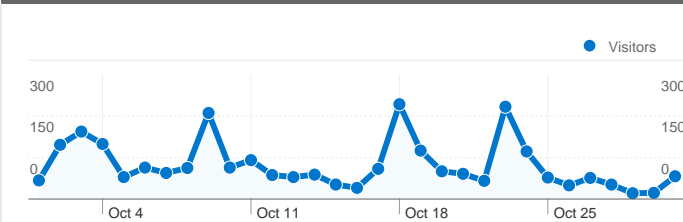

Site Usage

3,189 Visits

62.72% Bounce Rate

6,412 Pageviews

00:03:38 Avg. Time on Site

2.01 Pages/Visit

54.75% % New Visits

Visitors Overview

Visitors
1,968

Map Overlay

Traffic Sources Overview

- **Referring Sites**
2,313.00 (72.53%)
- **Direct Traffic**
584.00 (18.31%)
- **Search Engines**
292.00 (9.16%)

Content Overview

Pages	Pageviews	% Pageviews
/	3,810	59.42%
/inthespotlight/competition	347	5.41%
/resources	130	2.03%
/2010/free-mini-spotlight-	116	1.81%
/advertise/options	101	1.58%

1,968 people visited this site

3,189 Visits

1,968 Absolute Unique Visitors

6,412 Pageviews

2.01 Average Pageviews

00:03:38 Time on Site

62.72% Bounce Rate

54.75% New Visits

Site Usage						
Visits	Pages/Visit	Avg. Time on Site	% New Visits	Bounce Rate		
3,189 % of Site Total: 100.00%	2.01 Site Avg: 2.01 (0.00%)	00:03:38 Site Avg: 00:03:38 (0.00%)	54.81% Site Avg: 54.75% (0.11%)	62.72% Site Avg: 62.72% (0.00%)		
Country/Territory	Visits	Pages/Visit	Avg. Time on Site	% New Visits	Bounce Rate	
Australia	2,797	2.07	00:03:58	50.70%	61.14%	
United States	175	1.73	00:01:32	74.86%	69.14%	
United Kingdom	75	1.41	00:00:57	100.00%	82.67%	
New Zealand	36	1.94	00:01:38	66.67%	58.33%	
Germany	16	1.19	00:00:30	81.25%	87.50%	
Canada	16	1.62	00:01:16	100.00%	75.00%	
India	8	1.12	00:00:20	87.50%	87.50%	
Netherlands	7	1.00	00:00:00	100.00%	100.00%	
France	7	1.00	00:00:00	100.00%	100.00%	