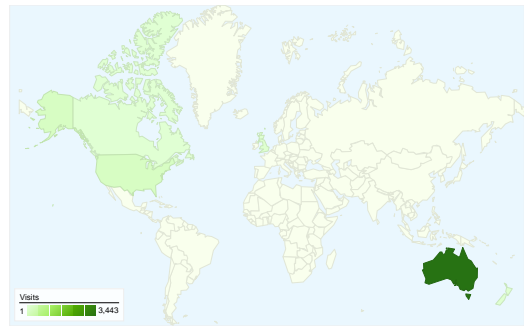

Site Usage

3,765 Visits

52.27% Bounce Rate

8,493 Pageviews

00:03:49 Avg. Time on Site

2.26 Pages/Visit

46.93% % New Visits

Visitors Overview

Visitors
2,068

Map Overlay

Traffic Sources Overview

- **Referring Sites**
2,968.00 (78.83%)
- **Direct Traffic**
568.00 (15.09%)
- **Search Engines**
229.00 (6.08%)

Content Overview

Pages	Pageviews	% Pageviews
/	3,429	40.37%
/directory	720	8.48%
/inthespotlight	419	4.93%
/advertise	415	4.89%
/inthespotlight_complis	331	3.90%

All traffic sources sent a total of 3,765 visits

 15.09% Direct Traffic

 78.83% Referring Sites

 6.08% Search Engines

- Referring Sites
2,968.00 (78.83%)
- Direct Traffic
568.00 (15.09%)
- Search Engines
229.00 (6.08%)

3,765 visits came from 28 countries/territories

Site Usage						
Visits	Pages/Visit	Avg. Time on Site	% New Visits	Bounce Rate		
3,765 % of Site Total: 100.00%	2.26 Site Avg: 2.26 (0.00%)	00:03:49 Site Avg: 00:03:49 (0.00%)	46.88% Site Avg: 46.93% (-0.11%)	52.27% Site Avg: 52.27% (0.00%)		
Country/Territory	Visits	Pages/Visit	Avg. Time on Site	% New Visits	Bounce Rate	
Australia	3,443	2.29	00:03:59	44.18%	51.41%	
United States	183	1.88	00:02:03	70.49%	55.19%	
United Kingdom	59	1.78	00:01:49	88.14%	79.66%	
New Zealand	32	1.78	00:01:08	65.62%	53.12%	
Canada	13	3.15	00:02:20	76.92%	53.85%	
India	5	3.20	00:10:36	100.00%	60.00%	
(not set)	4	2.00	00:01:01	75.00%	75.00%	
Indonesia	3	2.00	00:01:56	33.33%	66.67%	
Austria	3	1.33	00:01:01	100.00%	66.67%	