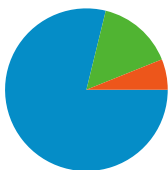

Traffic Sources Overview

- **Referring Sites**
  2,968.00 (78.83%)
- **Direct Traffic**
  568.00 (15.09%)
- **Search Engines**
  229.00 (6.08%)

Content Overview

Pages	Pageviews	% Pageviews
/	3,429	40.37%
/directory	720	8.48%
/inthespotlight	419	4.93%
/advertise	415	4.89%
/inthespotlight_complis	331	3.90%