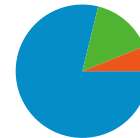

2,068 people visited this site

3,765 Visits

2,068 Absolute Unique Visitors

8,493 Pageviews

2.26 Average Pageviews

00:03:49 Time on Site

52.27% Bounce Rate

46.93% New Visits

Technical Profile

Browser	Visits	% visits	Connection Speed	Visits	% visits
Internet Explorer	1,651	43.85%	DSL	1,391	36.95%
Firefox	1,177	31.26%	Cable	1,332	35.38%
Chrome	396	10.52%	Unknown	917	24.36%
Safari	383	10.17%	T1	91	2.42%
Mozilla Compatible Agent	132	3.51%	Dialup	30	0.80%

All traffic sources sent a total of 3,765 visits

 15.09% Direct Traffic

 78.83% Referring Sites

 6.08% Search Engines

- Referring Sites
2,968.00 (78.83%)
- Direct Traffic
568.00 (15.09%)
- Search Engines
229.00 (6.08%)