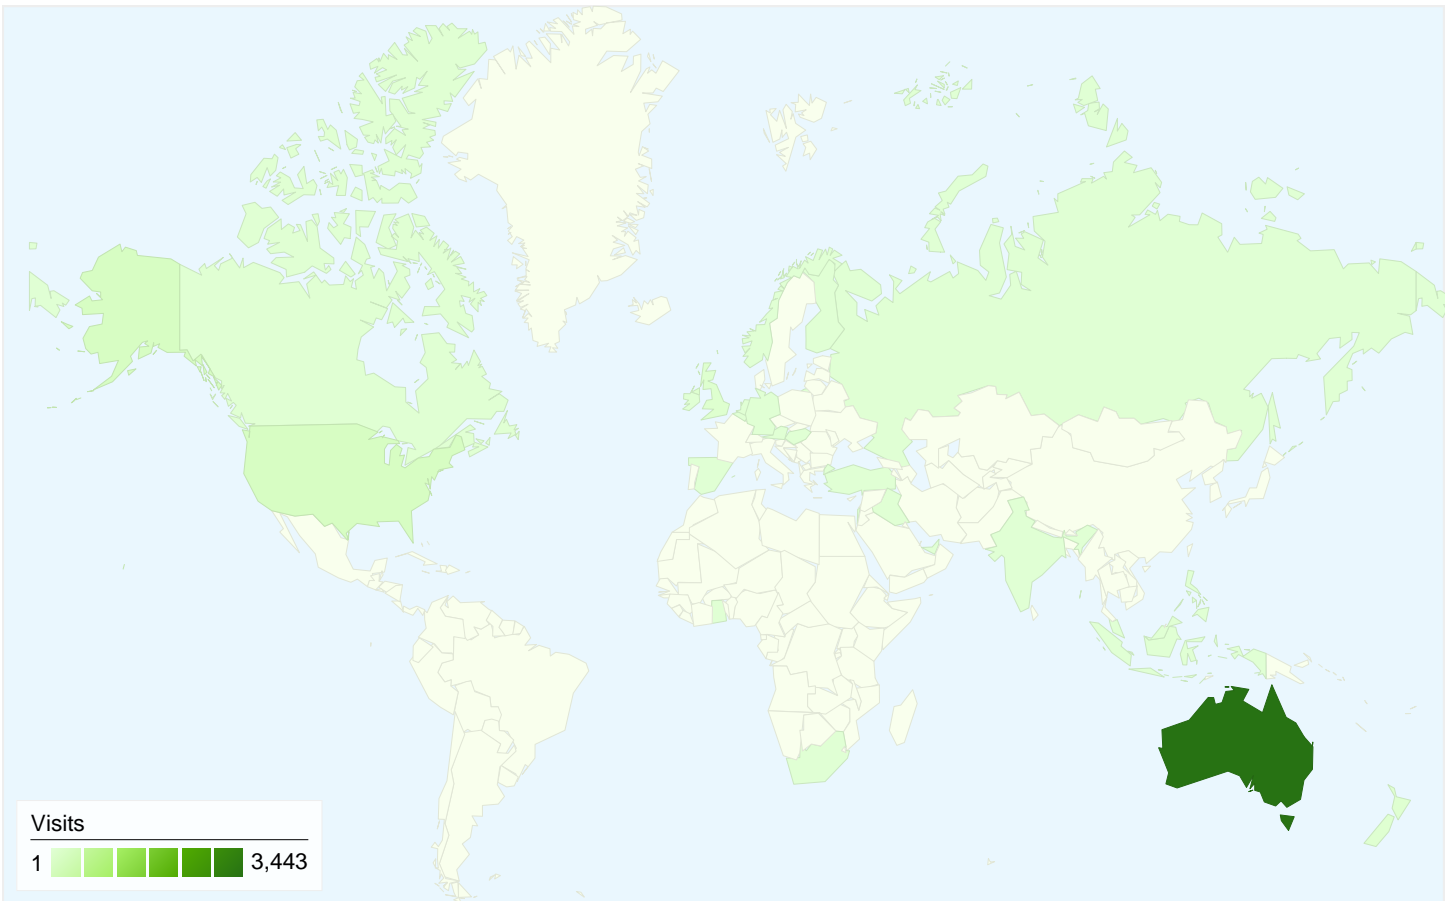

Visitors
2,068

Map Overlay

Traffic Sources Overview

- **Referring Sites**
2,968.00 (78.83%)
- **Direct Traffic**
568.00 (15.09%)
- **Search Engines**
229.00 (6.08%)

Content Overview

Pages	Pageviews	% Pageviews
/	3,429	40.37%
/directory	720	8.48%
/inthespotlight	419	4.93%
/advertise	415	4.89%
/inthespotlight_complis	331	3.90%

2,068 people visited this site

3,765 Visits

2,068 Absolute Unique Visitors

8,493 Pageviews

2.26 Average Pageviews

00:03:49 Time on Site

52.27% Bounce Rate

46.93% New Visits

All traffic sources sent a total of 3,765 visits

 15.09% Direct Traffic

 78.83% Referring Sites

 6.08% Search Engines

- Referring Sites
2,968.00 (78.83%)
- Direct Traffic
568.00 (15.09%)
- Search Engines
229.00 (6.08%)

3,765 visits came from 28 countries/territories

Site Usage						
Visits	Pages/Visit	Avg. Time on Site	% New Visits	Bounce Rate		
3,765 % of Site Total: 100.00%	2.26 Site Avg: 2.26 (0.00%)	00:03:49 Site Avg: 00:03:49 (0.00%)	46.88% Site Avg: 46.93% (-0.11%)	52.27% Site Avg: 52.27% (0.00%)		
Country/Territory	Visits	Pages/Visit	Avg. Time on Site	% New Visits	Bounce Rate	
Australia	3,443	2.29	00:03:59	44.18%	51.41%	
United States	183	1.88	00:02:03	70.49%	55.19%	
United Kingdom	59	1.78	00:01:49	88.14%	79.66%	
New Zealand	32	1.78	00:01:08	65.62%	53.12%	
Canada	13	3.15	00:02:20	76.92%	53.85%	
India	5	3.20	00:10:36	100.00%	60.00%	
(not set)	4	2.00	00:01:01	75.00%	75.00%	
Indonesia	3	2.00	00:01:56	33.33%	66.67%	
Austria	3	1.33	00:01:01	100.00%	66.67%	